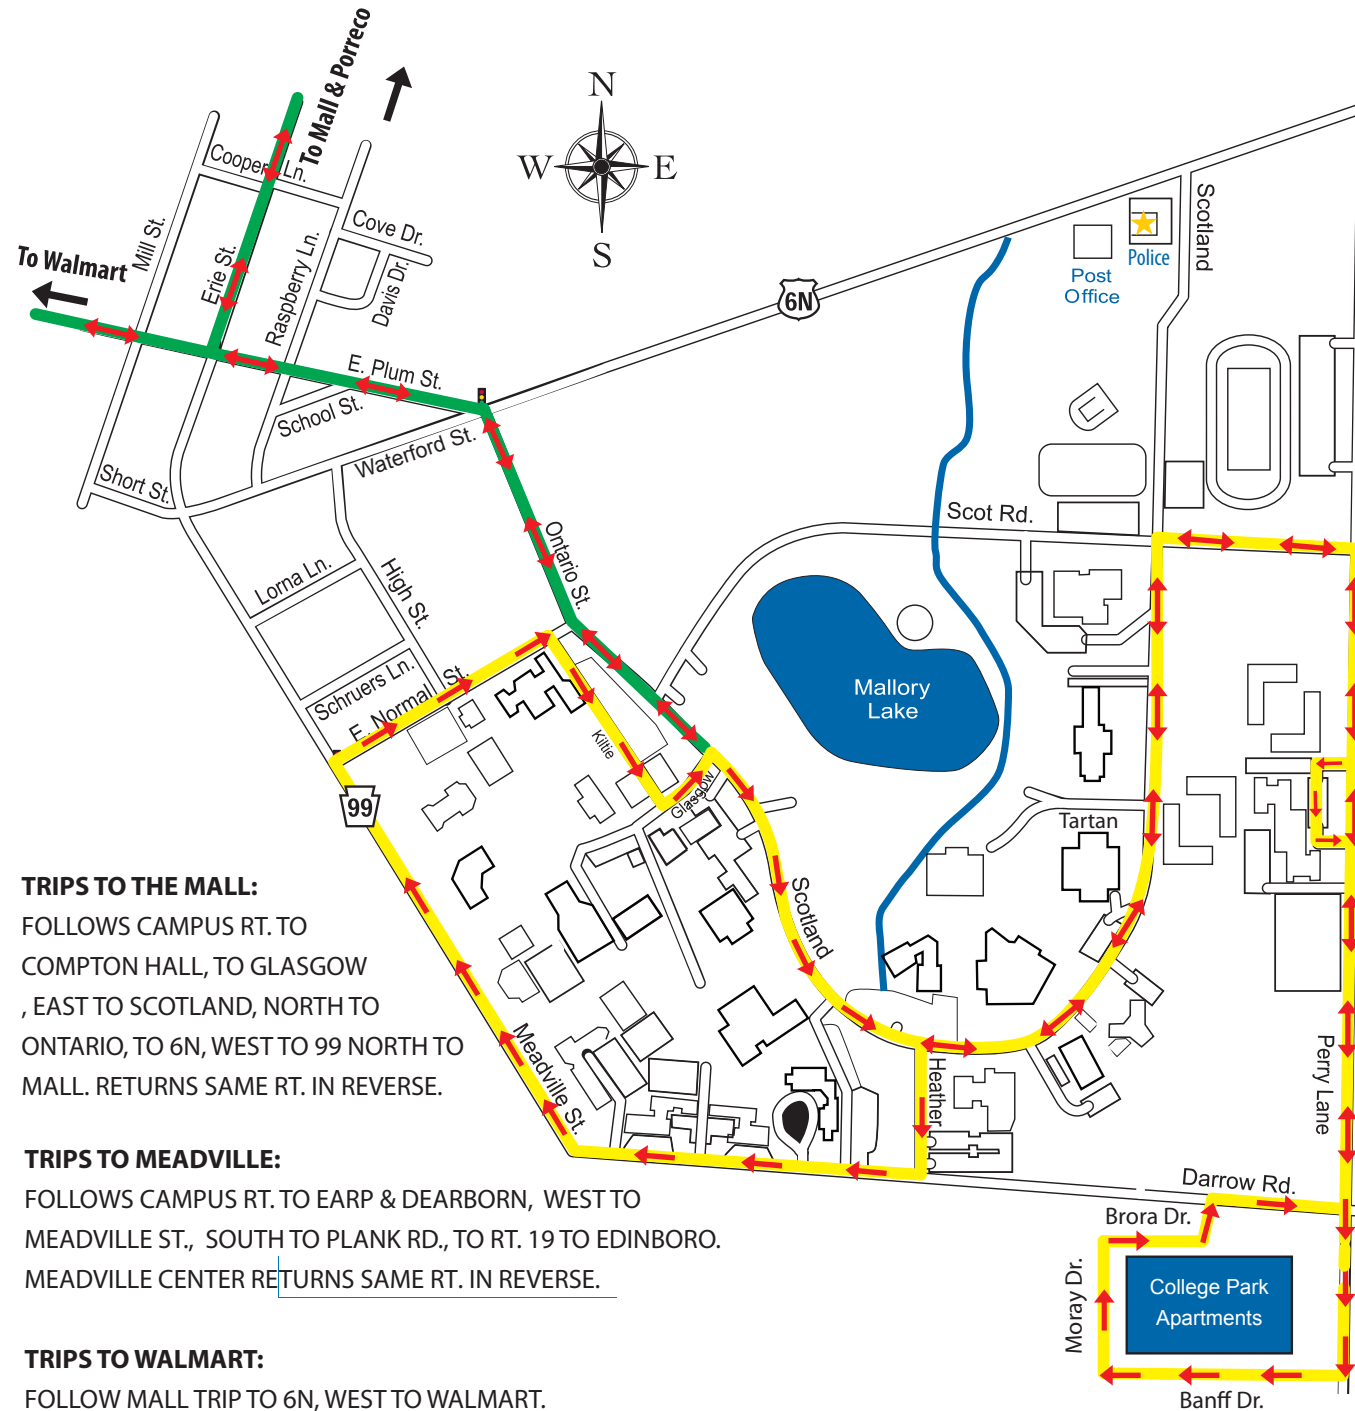

ROUTE DESCRIPTIONS

EDINBORO CAMPUS RT:

LEAVES COLLEGE PARK APTS., WEST TO MORAY DR., NORTH TO BRORA DR., NORTH TO DARROW, EAST TO PERRY LN., NORTH TO LAWRENCE TOWERS, NORTH ON PERRY LN. TO SCOT, WEST TO SCOTLAND, SOUTH TO POGUE STUDENT CENTER, SOUTH TO HEATHER, SOUTH ON HEATHER TO DARROW, WEST TO EARP & DEARBORN, WEST TO MEADVILLE ST., NORTH TO EAST NORMAL ST., EAST TO KILTIE, SOUTH TO COMPTON, SOUTH TO GLASGOW, EAST TO SCOTLAND, SOUTH EAST FOLLOWING SCOTLAND TO POGUE CENTER, NORTH TO SCOT, EAST TO PERRY LN., SOUTH TO BANFF, WEST TO COLLEGE PARK APTS.

TRIPS TO THE MALL:

FOLLOWS CAMPUS RT. TO COMPTON HALL, TO GLASGOW , EAST TO SCOTLAND, NORTH TO ONTARIO, TO 6N, WEST TO 99 NORTH TO MALL. RETURNS SAME RT. IN REVERSE.

TRIPS TO MEADVILLE:

FOLLOWS CAMPUS RT. TO EARP & DEARBORN, WEST TO MEADVILLE ST., SOUTH TO PLANK RD., TO RT. 19 TO EDINBORO. MEADVILLE CENTER RETURNS SAME RT. IN REVERSE.

TRIPS TO WALMART:

FOLLOW MALL TRIP TO 6N, WEST TO WALMART.

EDINBORO EXPRESS : SHUTTLE SPOTTER
Real-time departure and arrival information.

JUST A CLICK AWAY.