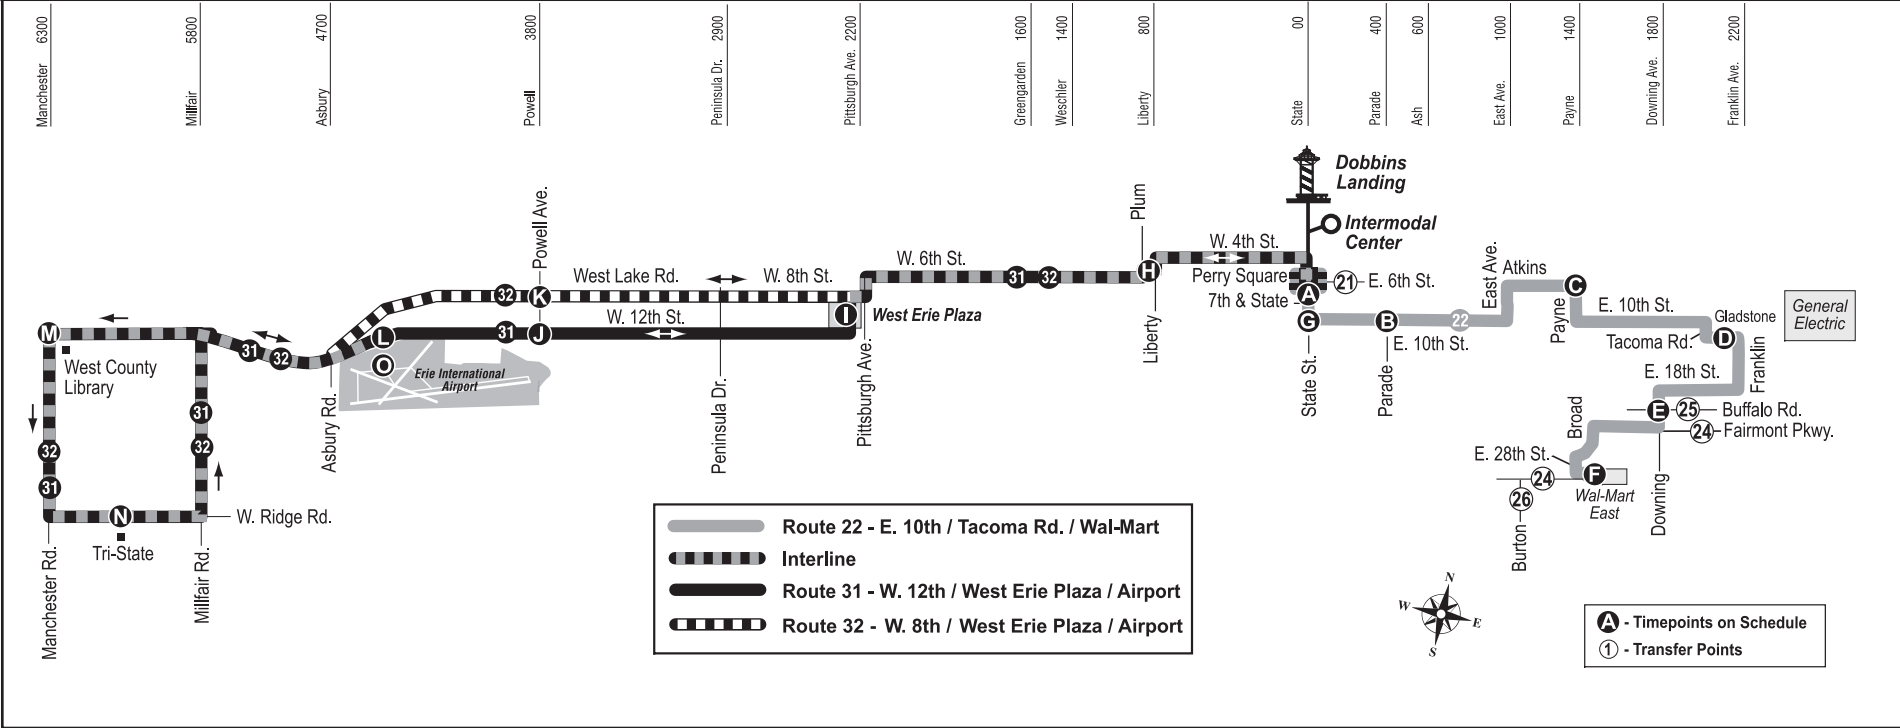

22/31/32 Interline

Routes

22/31/32

Weekday & Saturday Service

Serving:

**East 10th
Tacoma
Walmart**

**West 8th
West Erie Plaza
Airport
West County Library
Tri-State**

**West 12th
West Erie Plaza
Airport
West County Library
Tri-State**

Effective: June 12, 2010
Erie Metropolitan Transit Authority
RideLine: (814) 452-3515
ride-the-e.com

the e Bus Fare Information

Regular Cash Bus Fare.....	$1.10
Transfer.....	$.10
31 Day Pass	$35.00
Tokens.....	$.95
20-Ride Ticket	$17.00
5-Ride Ticket.....	$4.75

Seniors age 65 or older ride free with the e issued senior ID card. For details on this program or how to get your ID card, call 452-2801.

Reduced Transit Pass Cash Fare
(with the e issued ID card) passengers with disabilities ride for 1/2 fare except during the hours of 7:00 a.m. to 8:00 a.m. and 4:30 p.m. to 5:30 p.m. For details on this program, call 452-2801.

Regular Cash Fare.....	$.55
Transfer.....	$.05

Children 4 years and under are no charge. Limit of three (3) children 4 years of age and under per fare.

Please board with exact fare.
Drivers carry no money or tokens.