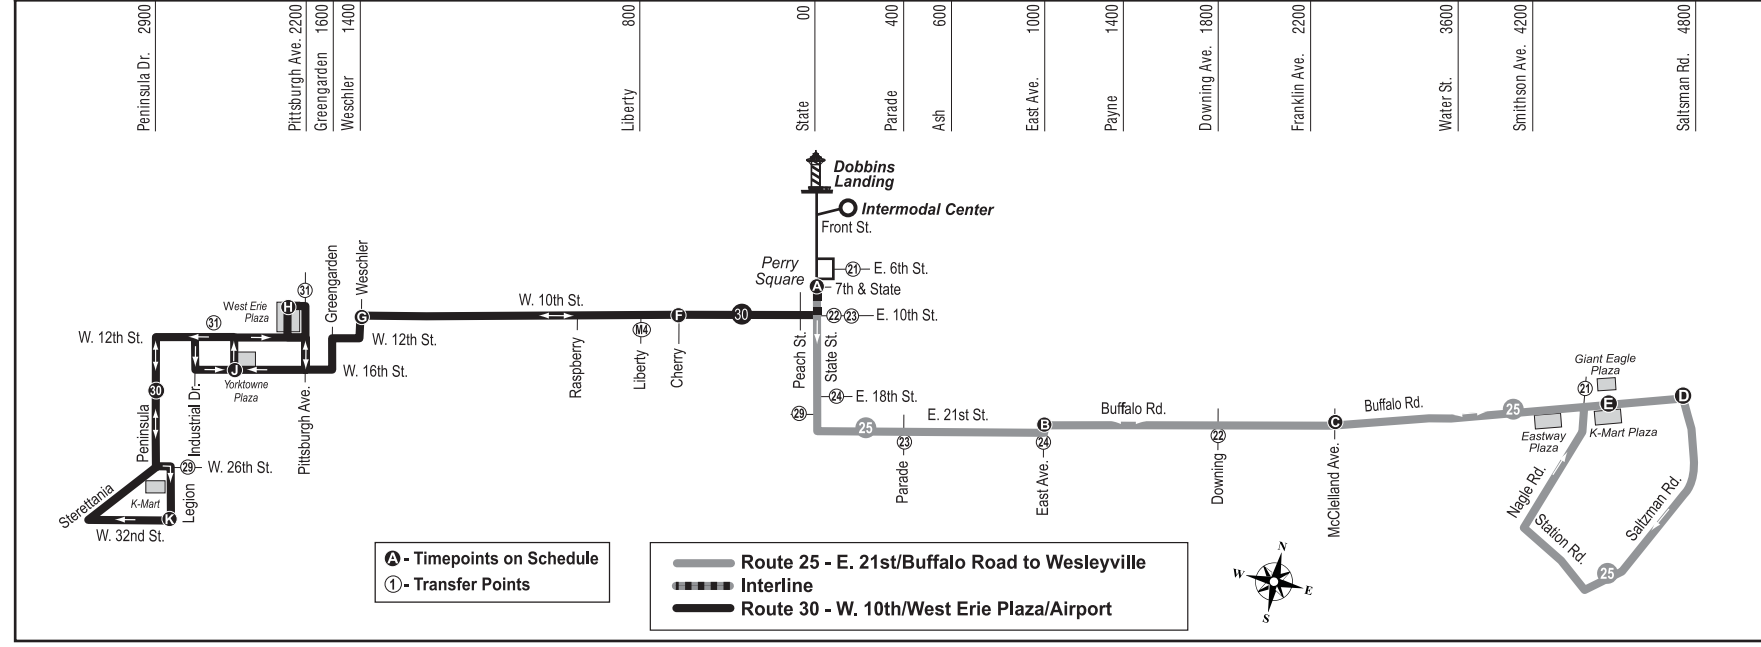

25/30 Interline

Routes 25/30

Route 25 - East 21st, Wesleyville to 7th & State

Leaves 7th & State to 21st, east to East Ave. to Buffalo Rd., east to Saltsman, south to Station, northwest to Nagle. North to Buffalo Rd., west to East Ave. to 21st, west to State, north to North Park Row, east to French, south to South Park Row, west to State, south to 7th.

Interlines with Route 30 - W. 10th / Peninsula Dr.

Leaves 7th & State south to 10th, west to Weschler, south to 12th, west to Greengarden, south to 16th, west to Pittsburgh Ave., north to Wendy's entrance of West Plaza to bus shelter. Thru plaza to 12th St. east to Pittsburgh Ave., south to 15th, west to Yorktowne, north to front entrance of Giant Eagle, north to 12th, west to Peninsula Dr., south to 26th, east to Legion, south to 32nd, west to

Sterrettania, north to Peninsula Dr. to 12th, east to Industrial Dr., south to 16th, east thru lot to front entrance of Giant Eagle, north to 12th. East to 12th St. entrance to West Plaza north thru plaza to shelter to Wendy's exit onto Pittsburgh Ave. South to 16th, east to Greengarden, north to 12th, east to Weschler, north to 10th, east to State, north to North Park Row, east to French, south to South Park Row, west to State, south to 7th.