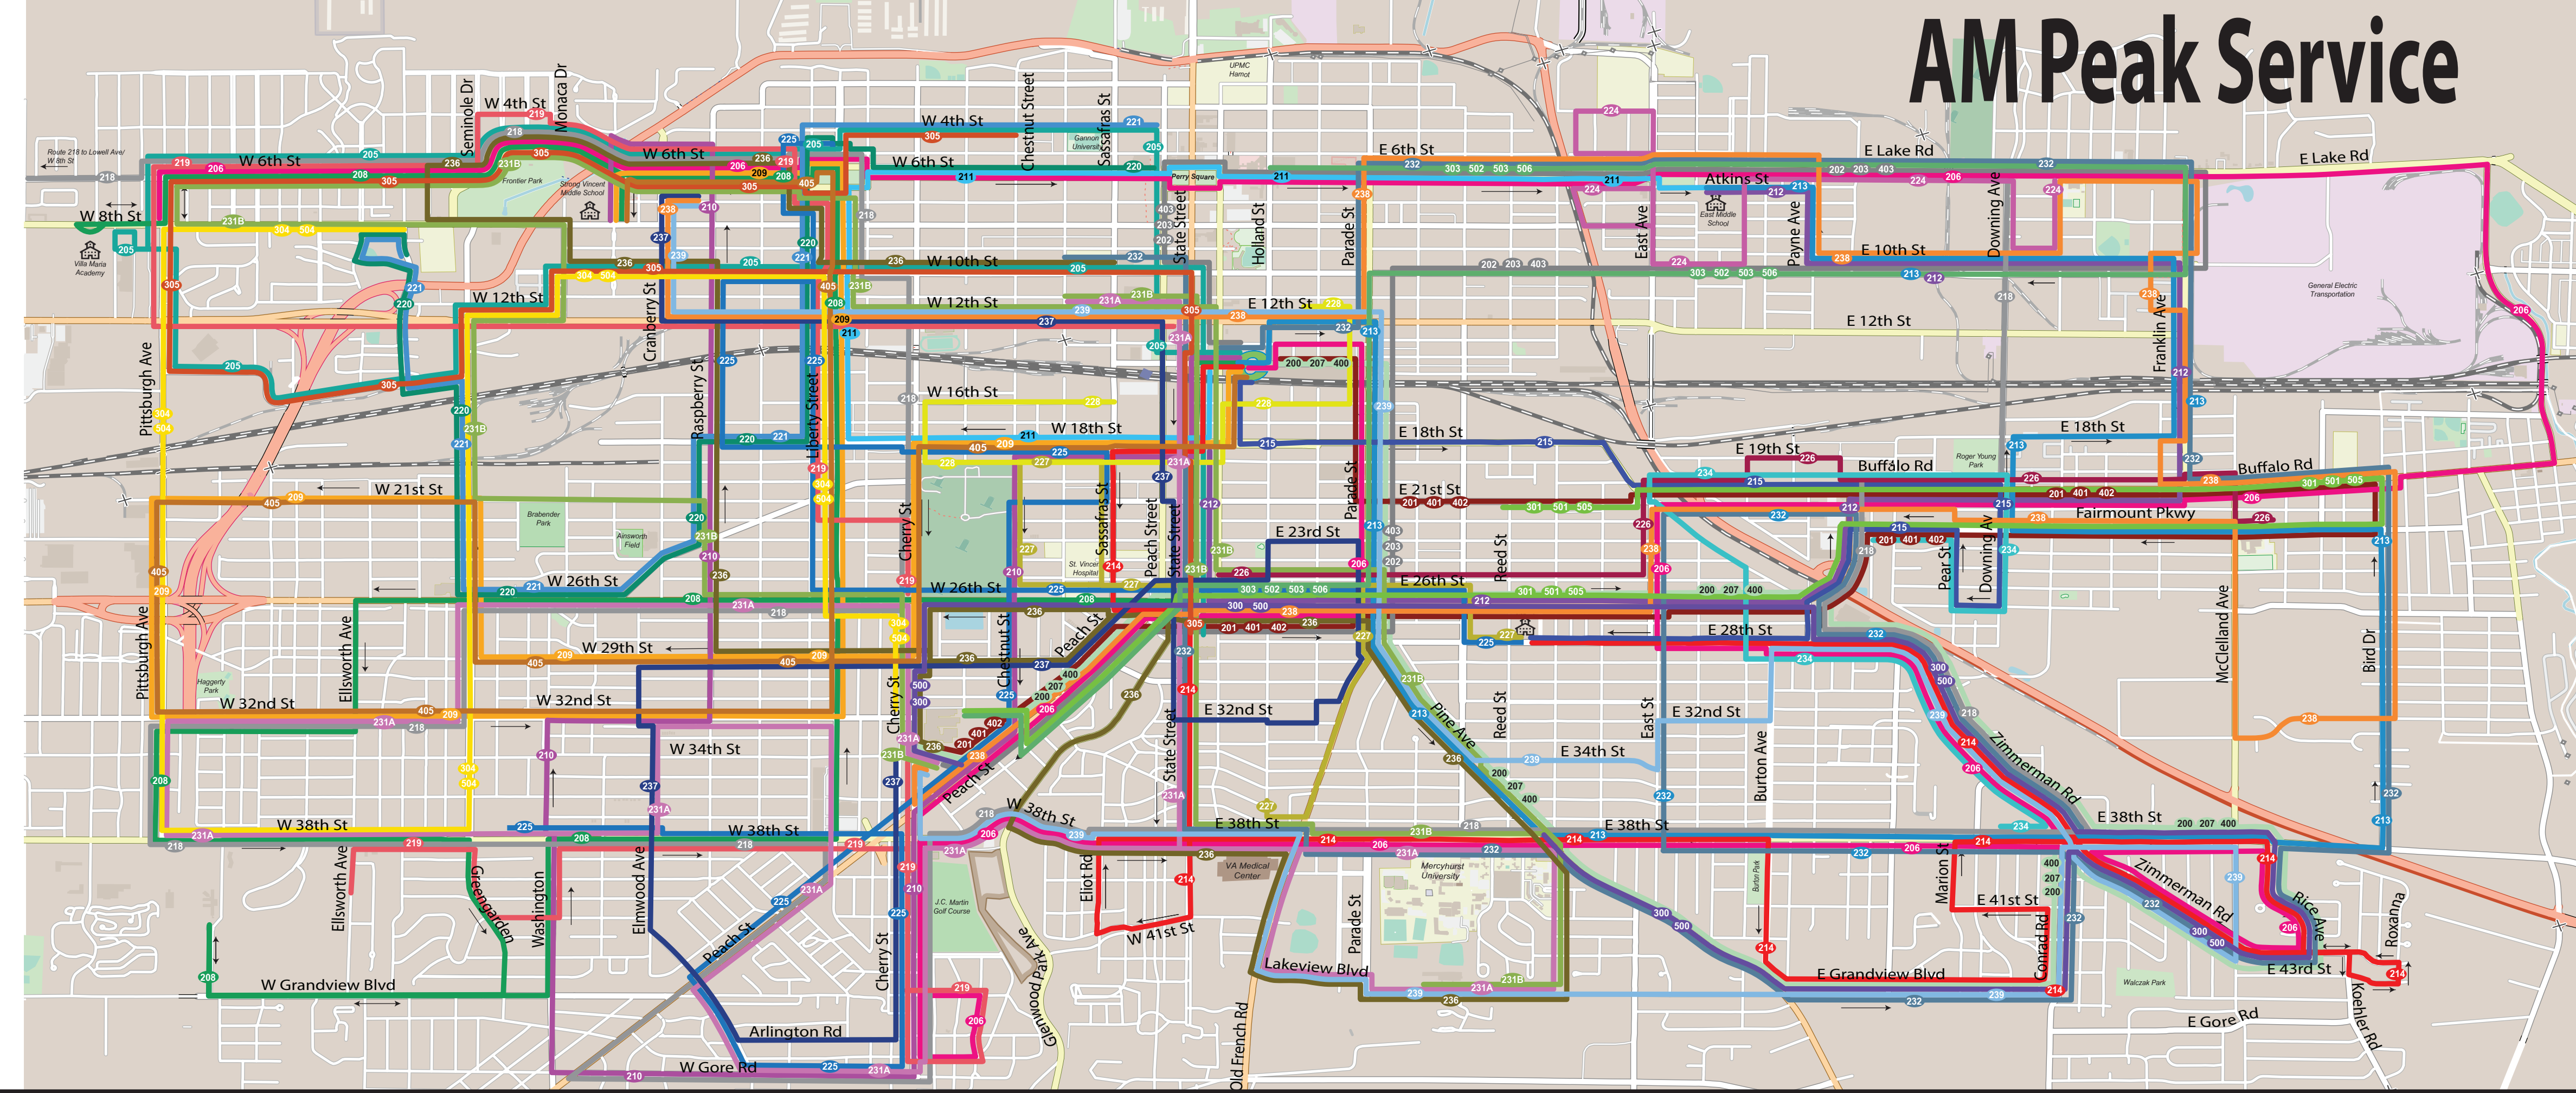

AM Peak Service