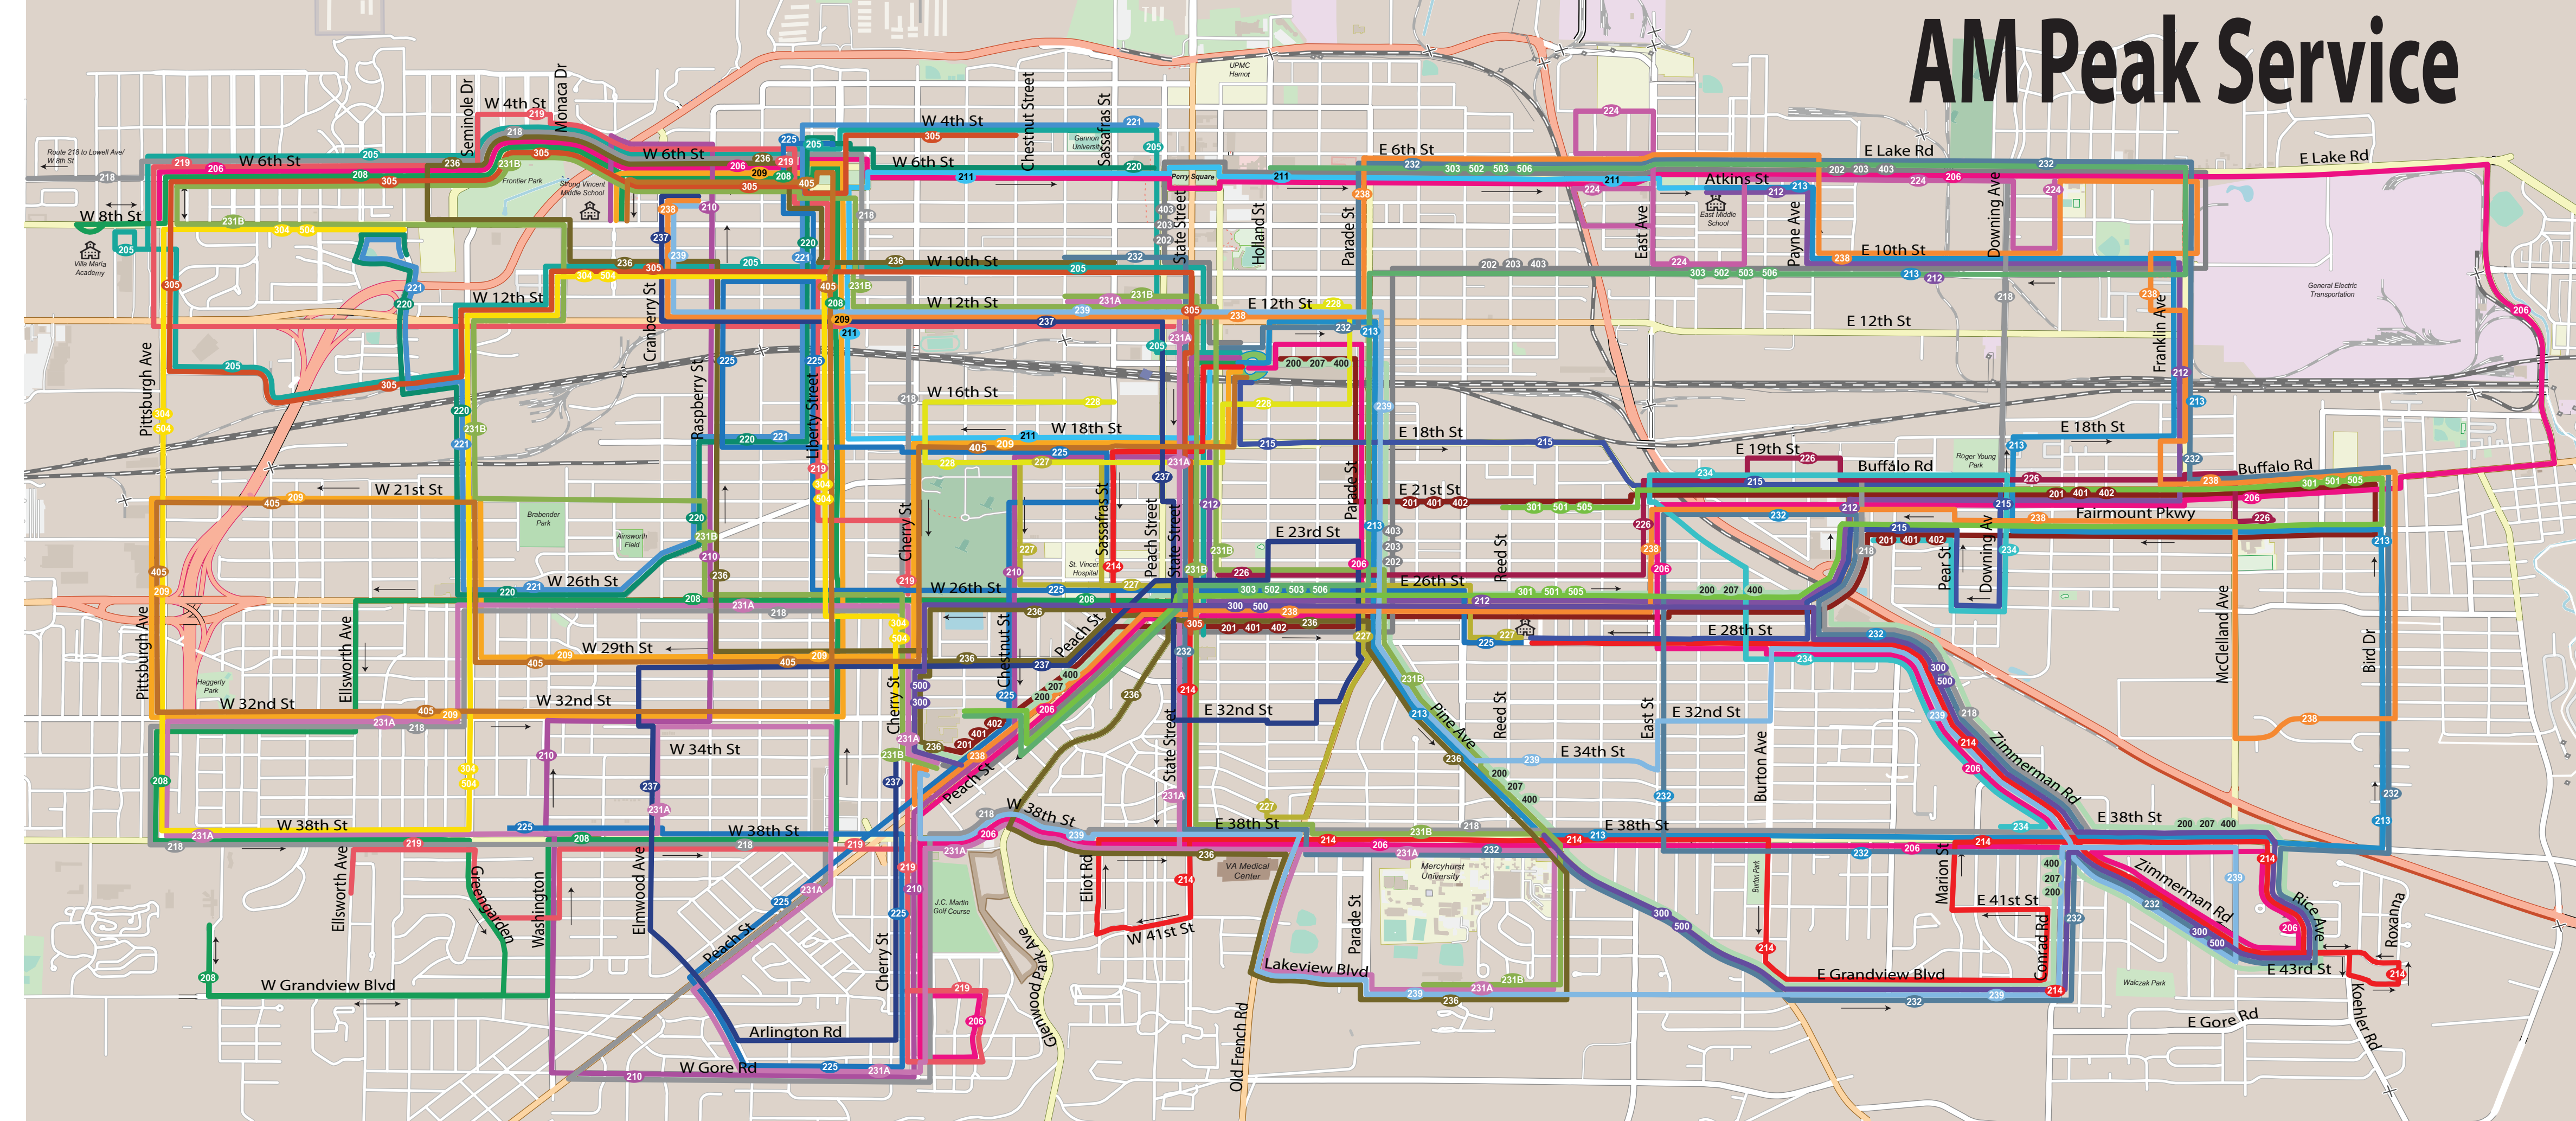

AM Peak Service

PM Peak Service

RIDER INFORMATION

FARE INFORMATION

Full Fare	\$1.65
Transfer	\$.45
20 Ride Pass	\$28.00
5 Ride Pass	\$7.50
Token	\$1.50
Children 4 & under.....	FREE
<i>(limit 3 per paying adult)</i>	
Please board with exact fare	
No refunds on passes or tokens	

UNLIMITED RIDES

1-Day	\$3.30
<i>(Purchased on the bus)</i>	
31-Day	\$52.00

OTHER FARE INFORMATION:

Passengers with disabilities ride for 1/2 fare with an EMTA issued photo ID card except for peak hours of 7:00 AM-8:00 AM & 4:30 PM-5:30 PM. Passengers with a Medicare card will be issued a photo ID card at any EMTA administration building.