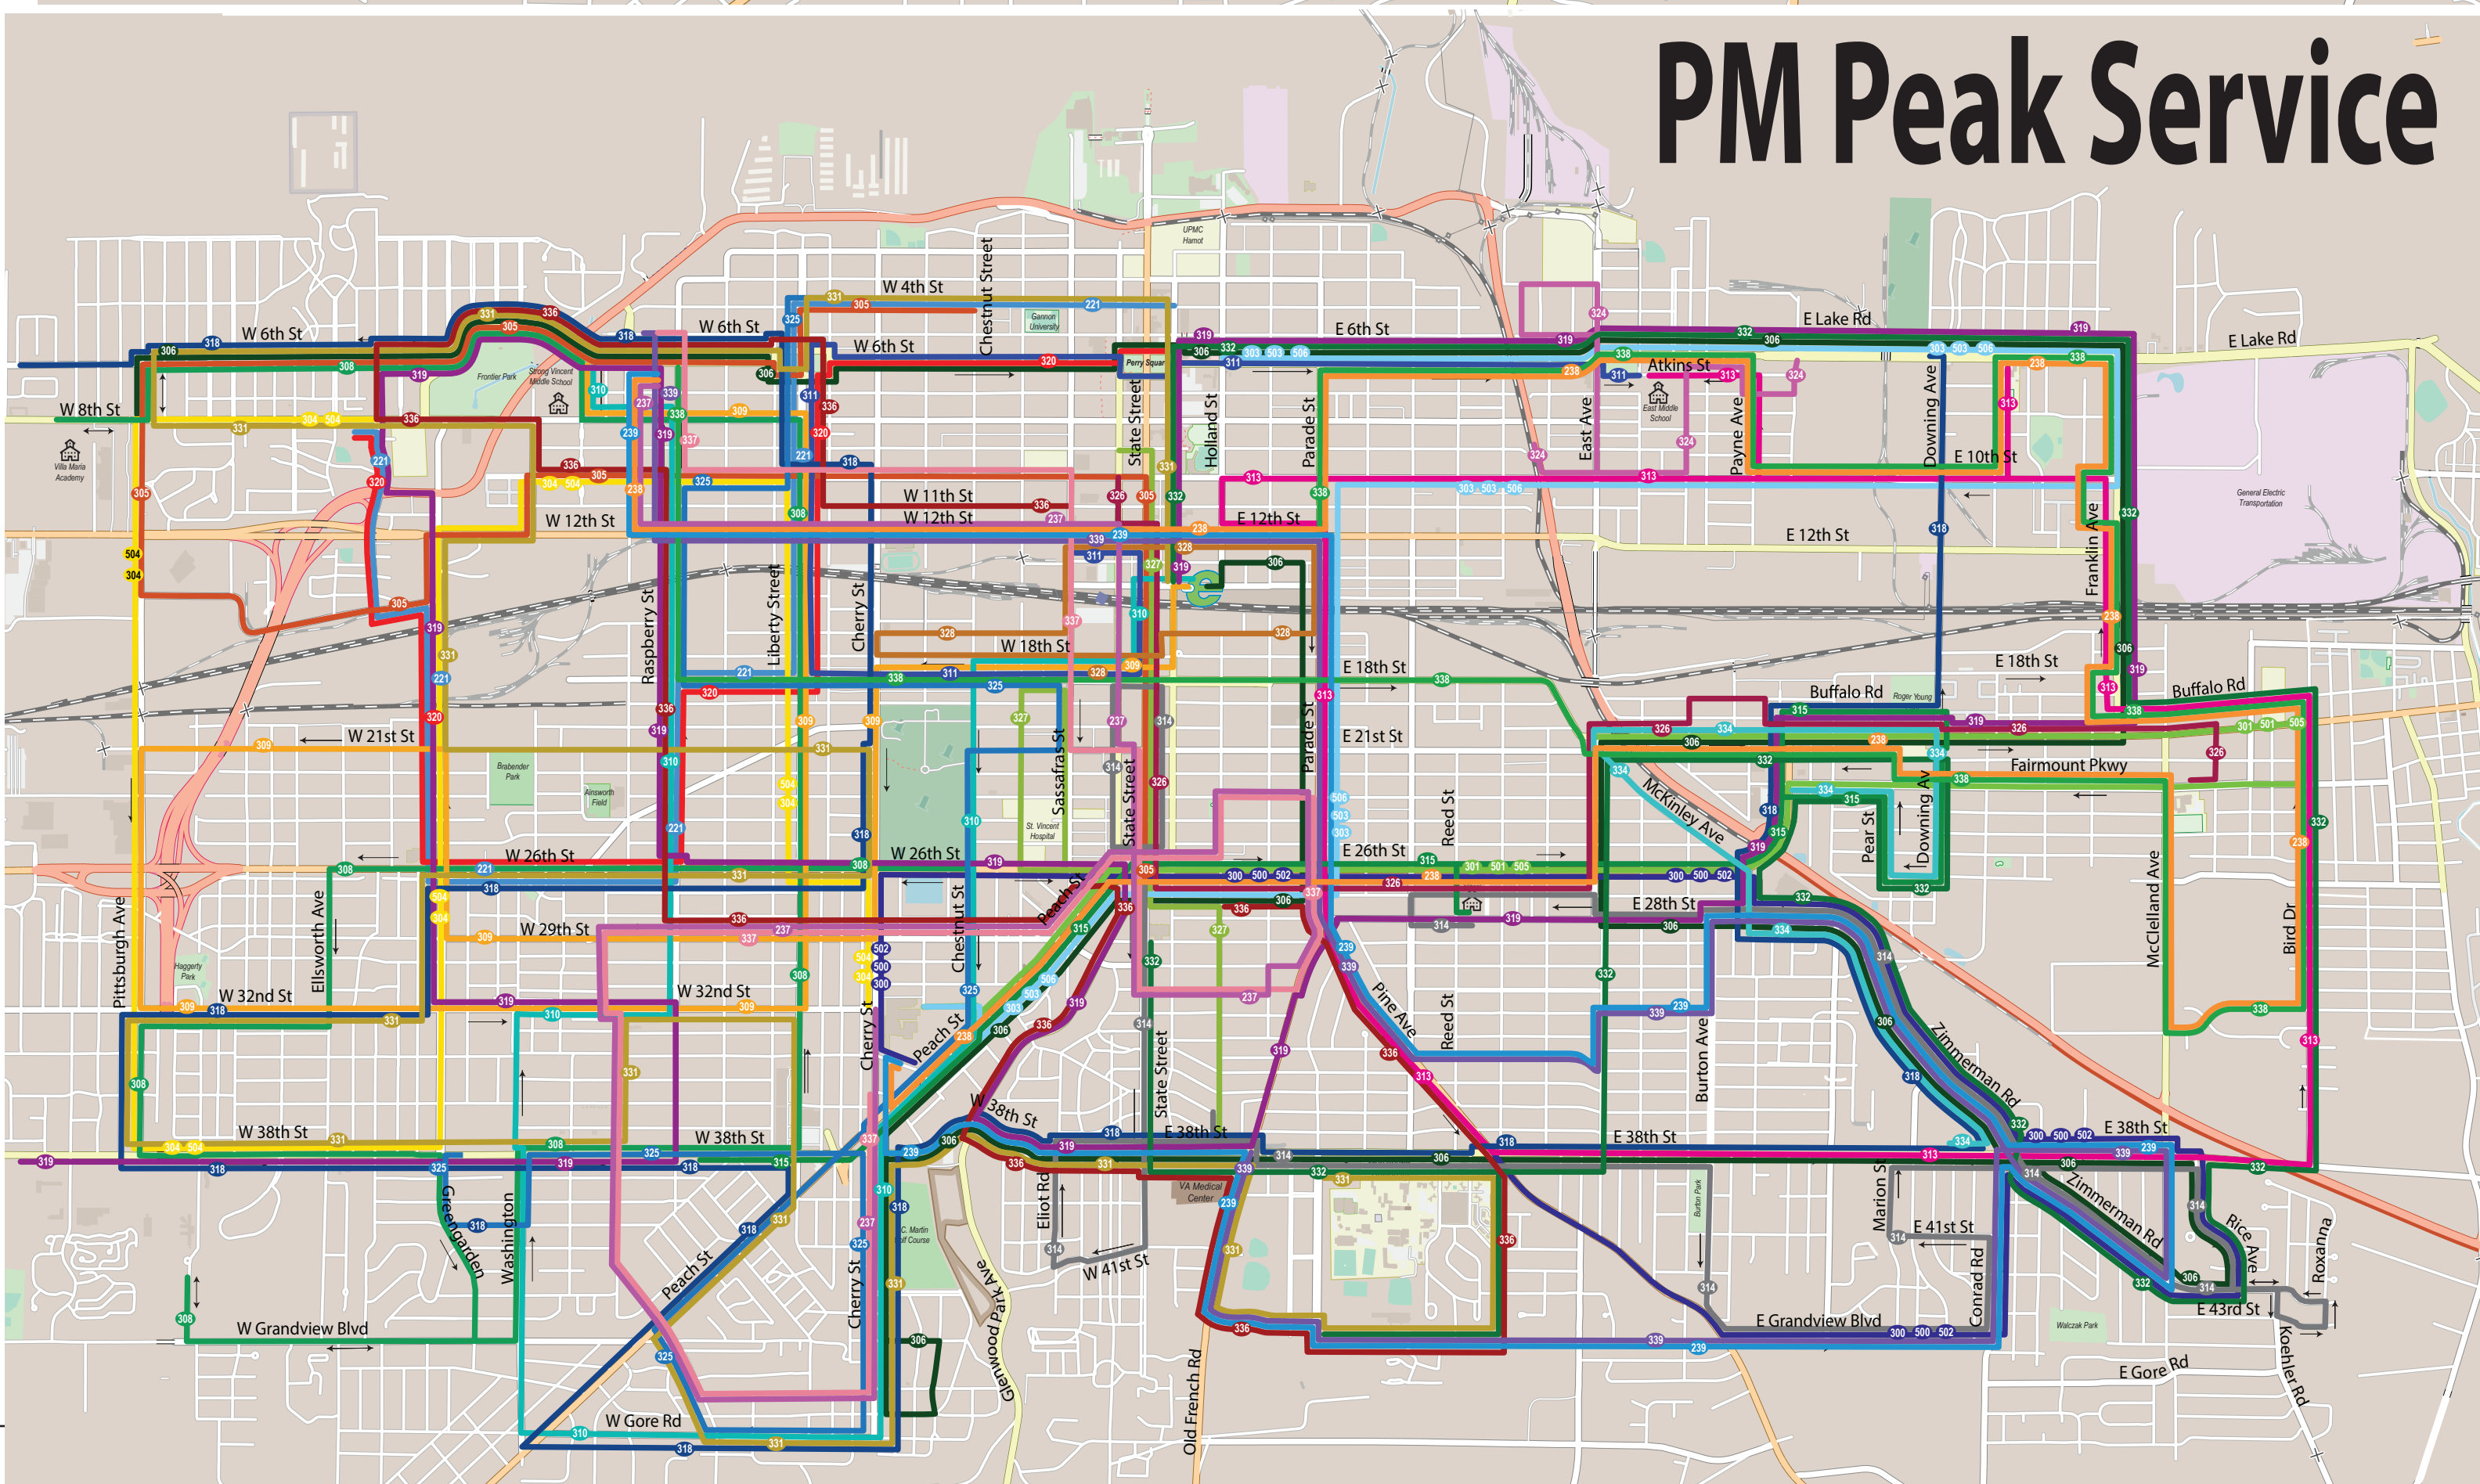

AM Peak Service

PM Peak Service

RIDER INFORMATION

FARE INFORMATION

Full Fare	\$1.65
Transfer	\$.45
20 Ride Pass	\$28.00
5 Ride Pass	\$7.50
Token	\$1.50
Children 4 & under.....	FREE
<i>(limit 3 per paying adult)</i>	
Please board with exact fare	
No refunds on passes or tokens	