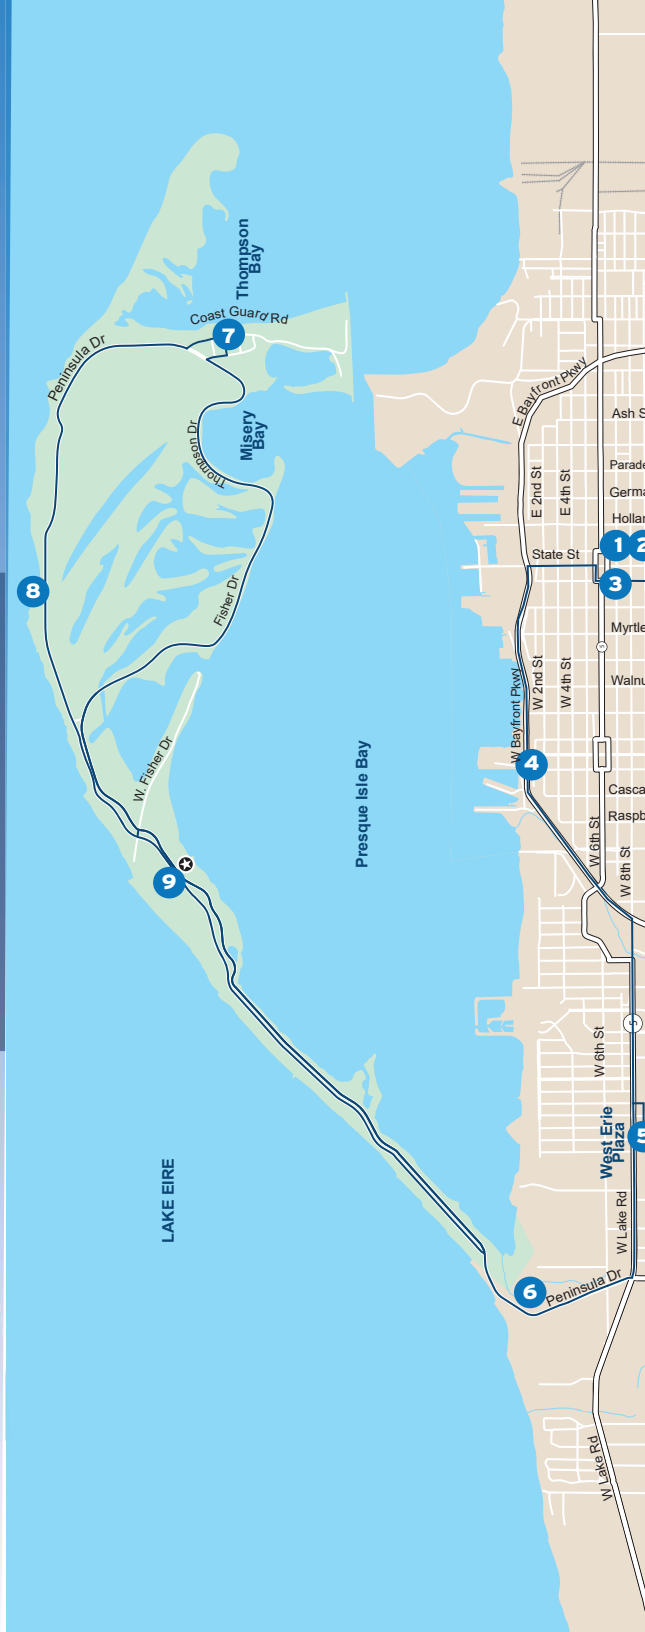

PRESQUE ISLE EXPRESS

YOUR FREE RIDE AROUND

Presque Isle State Park

The Presque Isle Express is a FREE service connecting you
from Downtown Erie to Presque Isle State Park.

Wednesday & Saturday service
June 7 - August 22, 2025

Presque Isle Express

WEDNESDAY &
SATURDAY SERVICE

- Downtown Erie
- Liberty Park
- West Erie Plaza
- Tom Ridge Environmental
Center
- Sara's Restaurant
- Water Works
- Beach 11
- Presque Isle Lighthouse

ROUTE 33- PRESQUE ISLE EXPRESS

WEDNESDAY & SATURDAY SERVICE ONLY

WEDNESDAY

OUTBOUND

7TH & FRENCH STOP ID 915	10TH & FRENCH STOP ID 2004	7TH & PEACH STOP ID 918	LIBERTY & PARK STOP ID 0001	WEST ERIE PLAZA STOP ID 97	TOM RIDGE ENVRMNTL. CENTER STOP ID 9906
1	2	3	4	5	6
10:30	10:32	10:35	10:41	10:56	11:00
11:30	11:32	11:35	11:41	11:56	12:00
12:25	12:27	12:30	12:36	12:51	12:55
1:25	1:27	1:30	1:36	1:51	1:55
2:25	2:27	2:30	2:36	2:51	2:55
3:25	3:27	3:30	3:36	3:51	3:55
4:25	4:27	4:30	4:36	4:51	4:55
5:25	5:27	5:30	5:36	5:51	5:55
6:25	6:27	6:30	6:36	6:51	6:55
7:25	7:27	7:30	7:36	7:51	7:55
8:25	8:27	8:30	8:36	8:51	8:55

INBOUND

TOM RIDGE ENVRMNTL. CENTER STOP ID 9906	BEACH 11 STOP ID 9907	LIGHT HOUSE STOP ID 3311	WATER WORKS STOP ID 3313	TOM RIDGE CENTER STOP ID 9906	WEST ERIE PLAZA STOP ID 97	LIBERTY & PARK STOP ID 0001	7TH & FRENCH STOP ID 915
6	7	8	9	6	5	4	1
11:00	11:21	11:28	11:40	11:50	11:55	12:05	12:21
12:00	12:21	12:28	12:40	12:50	12:55	1:05	1:21
12:55	1:16	1:23	1:35	1:45	1:50	2:00	2:16
1:55	2:16	2:23	2:35	2:45	2:50	3:00	3:16
2:55	3:16	3:23	3:35	3:45	3:50	4:00	4:16
3:55	4:16	4:23	4:35	4:45	4:50	5:00	5:16
4:55	5:16	5:23	5:35	5:45	5:50	6:00	6:16
5:55	6:16	6:23	6:35	6:45	6:50	7:00	7:16
6:55	7:16	7:23	7:35	7:45	7:50	8:00	8:16
7:55	8:16	8:23	8:35	8:45	8:50	9:00	9:16
8:55	9:16	9:23	9:35	9:45	9:50	10:00	10:16