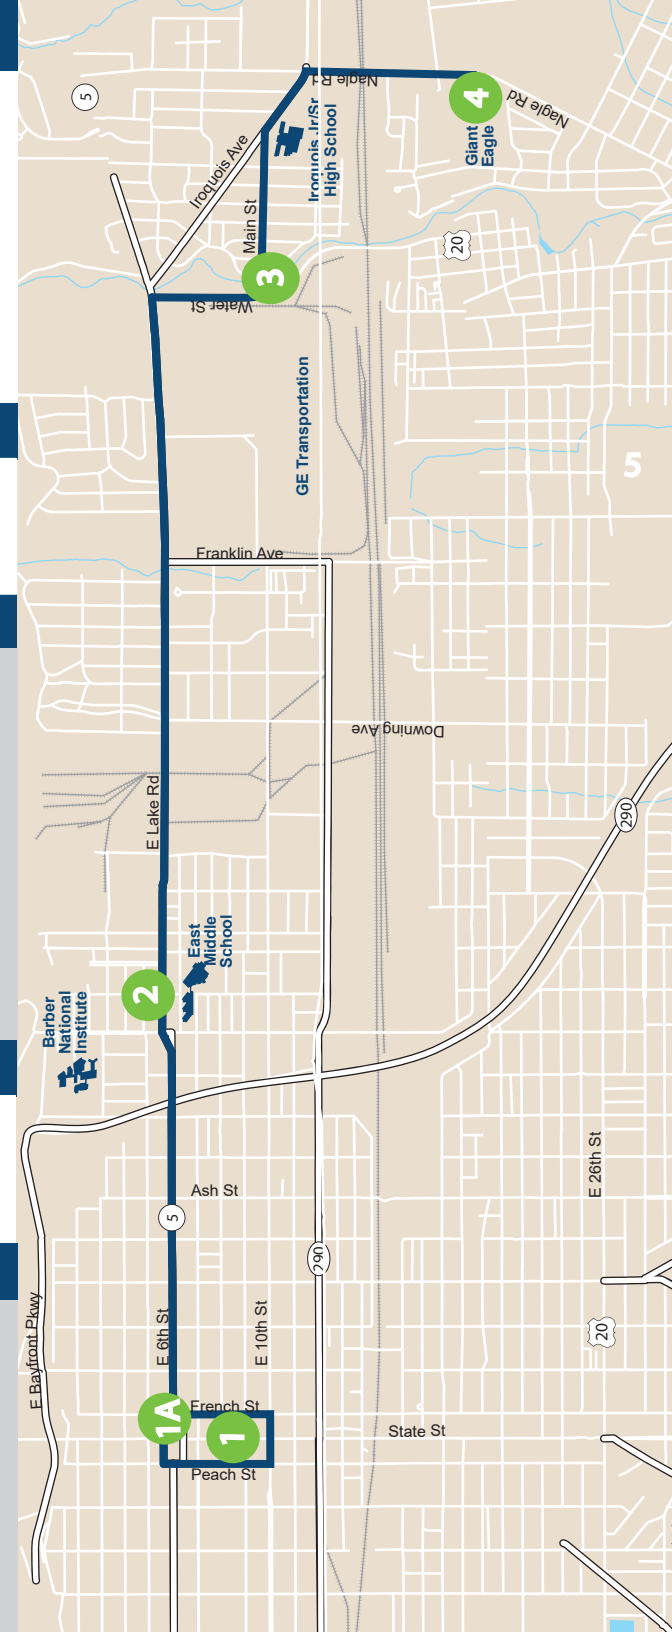

# 21 Lawrence Park

WEEKDAY & SATURDAY SERVICE

**SERVING**

- Downtown Erie
- East Lake Road
- Edison Elementary
- Wabtec
- Lawrence Park
- Iroquois School District
- Nagle Road
- Giant Eagle

# ROUTE 21- LAWRENCE PARK

### OUTBOUND

	9TH & PEACH STOP ID 2021 1	6TH & PAYNE STOP ID 2029 2	MAIN & WATER STOP ID 2030 3	GIANT EAGLE STOP ID 972 4
<b>AM</b>	5:50	5:58	6:07	-
	6:10	6:18	6:27	6:33
	6:58	7:06	7:15	7:21
	7:35	7:43	7:52	7:58
	8:20	8:28	8:37	8:43
	9:09	9:13	9:22	9:28
	9:46	9:54	10:03	10:09
	10:29	10:37	10:46	10:52
	11:16	11:24	11:33	11:39
	11:57	12:05	12:14	12:20
<b>PM</b>	12:40	12:48	12:57	1:03
	1:24	1:32	1:41	1:47
	2:05	2:13	2:22	2:28
	2:48	2:56	3:05	3:11
	3:32	3:40	3:49	3:55
	4:13	4:21	4:30	4:36
	4:56	5:04	5:13	5:19
	5:40	5:48	5:57	6:03
	6:21	6:29	6:38	6:44
	7:04	7:12	7:21	7:27
	8:17	8:25	8:34	8:40
	9:00	9:08	9:17	9:23
	10:13	10:21	10:30	10:36
	10:51	10:59	11:08	11:14

### OUTBOUND

	9TH & PEACH STOP ID 2021 1	6TH & PAYNE STOP ID 2029 2	MAIN & WATER STOP ID 2030 3	GIANT EAGLE STOP ID 972 4
<b>AM</b>	6:00	6:10	6:20	6:30
	7:00	7:10	7:20	7:30
	8:01	8:11	8:21	8:31
	9:08	9:18	9:28	9:38
	10:09	10:19	10:29	10:39
	11:16	11:26	11:36	11:46
<b>PM</b>	12:17	12:27	12:37	12:47
	1:24	1:34	1:44	1:54
	2:23	2:33	2:43	2:53
	3:32	3:42	3:52	4:02
	4:31	4:41	4:51	5:01
	5:40	5:50	6:00	6:10
	6:36	6:46	6:56	7:06
	7:48	7:58	8:08	8:18
	8:44	8:54	9:04	9:14
	10:03	10:13	10:23	10:33
	10:47	10:57	11:07	11:17