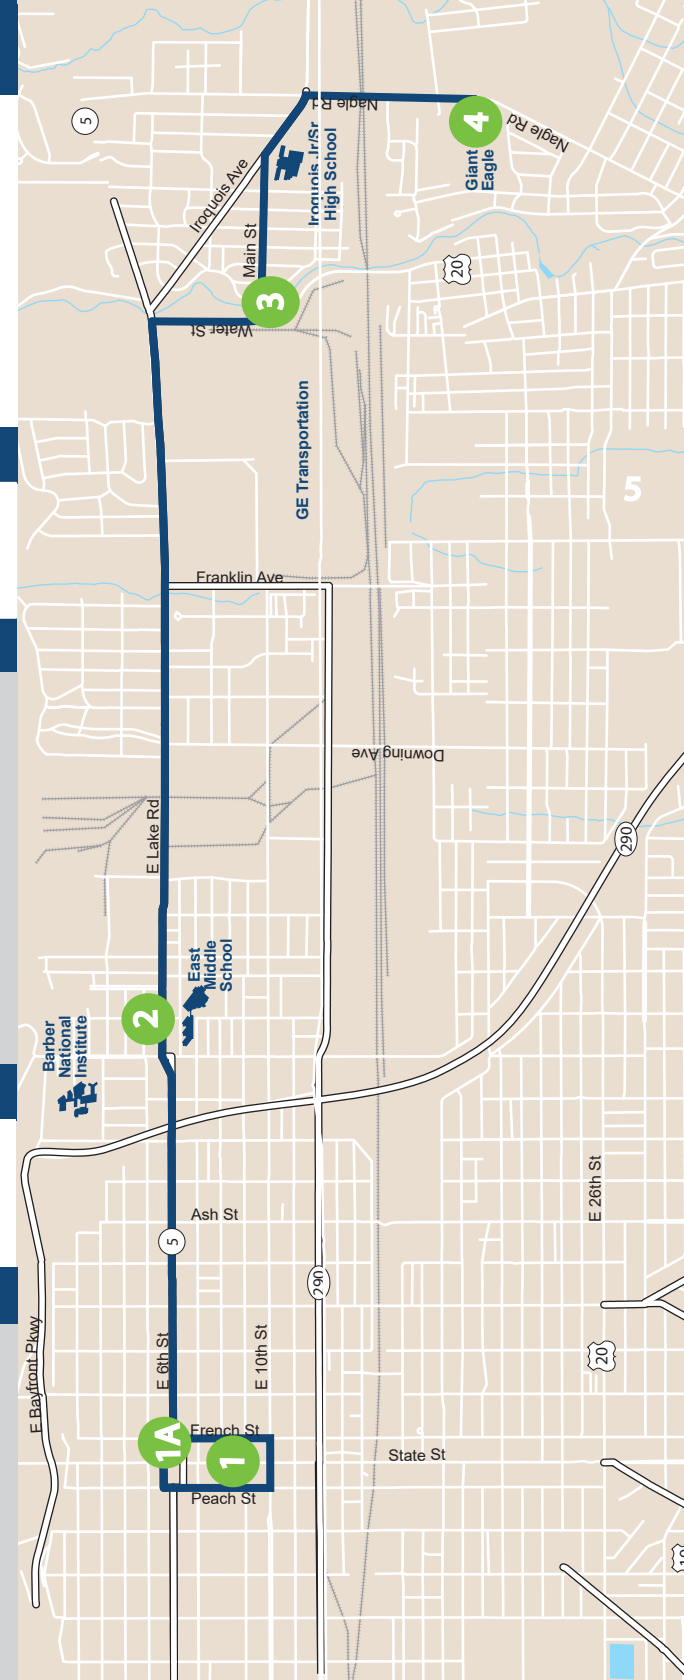

21 Lawrence Park

WEEKDAY & SATURDAY SERVICE

SERVING Downtown Erie
East Lake Road
Edison Elementary
Wabtec
Lawrence Park
Iroquois School District
Nagle Road
Giant Eagle